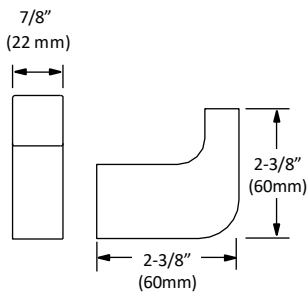

BA-2004CP

FEATURES

- Concealed surface mount
- Mounting hardware included
- CP (Chrome Polished)

TOWEL BAR

Disclaimer: Nerval makes every effort to provide accurate specification data. However, specification may change without notice. Please visit the Nerval website to see NERVAL'S TERMS AND CONDITIONS.

HAND TOWEL RING

ROBE HOOK

TOILET PAPER HOLDER

Disclaimer: Nerval makes every effort to provide accurate specification data. However, specification may change without notice. Please visit the Nerval website to see NERVAL'S TERMS AND CONDITIONS.