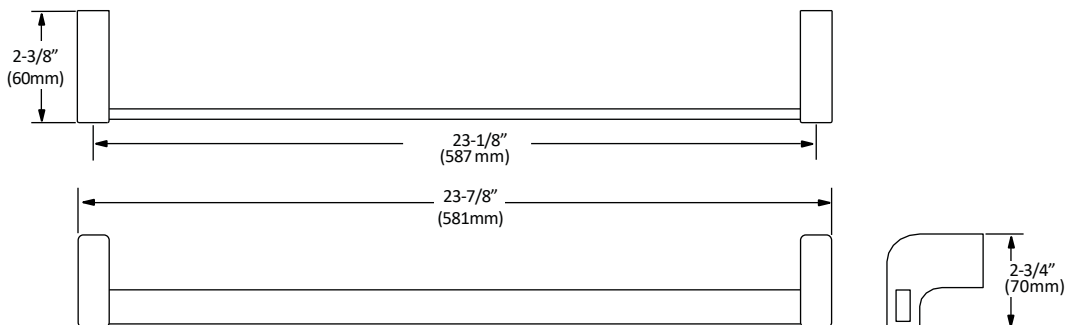

BA-2004CP

FEATURES

- Concealed surface mount
- Mounting hardware included
- CP (Chrome Polished)

TOWEL BAR

Disclaimer: Nerval makes every effort to provide accurate specification data. However, specification may change without notice. Please visit the Nerval website to see NERVAL'S TERMS AND CONDITIONS.