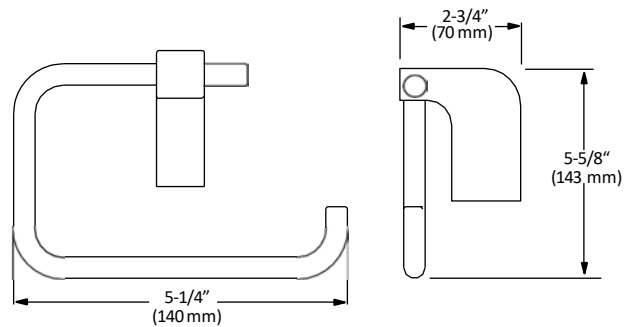

BA-2004CP

FEATURES

- Concealed surface mount
- Mounting hardware included
- CP (Chrome Polished)

TOWEL BAR

Disclaimer: Nerval makes every effort to provide accurate specification data. However, specification may change without notice. Please visit the Nerval website to see NERVAL'S TERMS AND CONDITIONS.

HAND TOWEL RING

ROBE HOOK

TOILET PAPER HOLDER

Disclaimer: Nerval makes every effort to provide accurate specification data. However, specification may change without notice. Please visit the Nerval website to see NERVAL'S TERMS AND CONDITIONS.