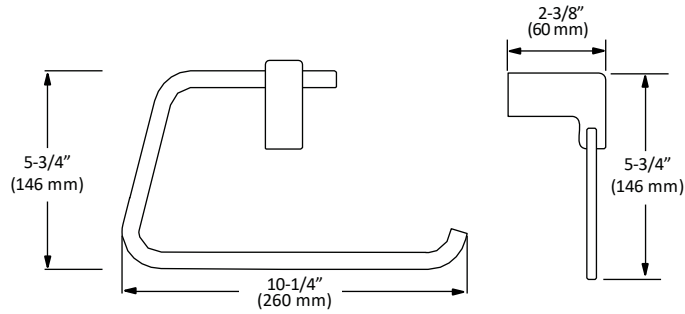

HAND TOWEL RING