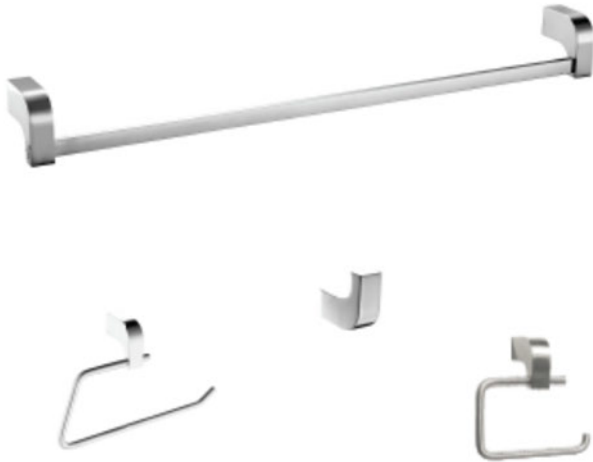

MODEL: SOPHIE (2000CP SERIES)

TOWEL BAR

BA-2001CP

TOILET PAPER HOLDER

BA-2002CP

ROBE HOOK

BA-2003CP

HAND TOWEL RING

BA-2004CP

FEATURES

- Concealed surface mount
- Mounting hardware included
- CP (Chrome Polished)

TOWEL BAR

Disclaimer: Nerval makes every effort to provide accurate specification data. However, specification may change without notice. Please visit the Nerval website to see NERVAL'S TERMS AND CONDITIONS.

HAND TOWEL RING

ROBE HOOK

TOILET PAPER HOLDER

Disclaimer: Nerval makes every effort to provide accurate specification data. However, specification may change without notice. Please visit the Nerval website to see NERVAL'S TERMS AND CONDITIONS.